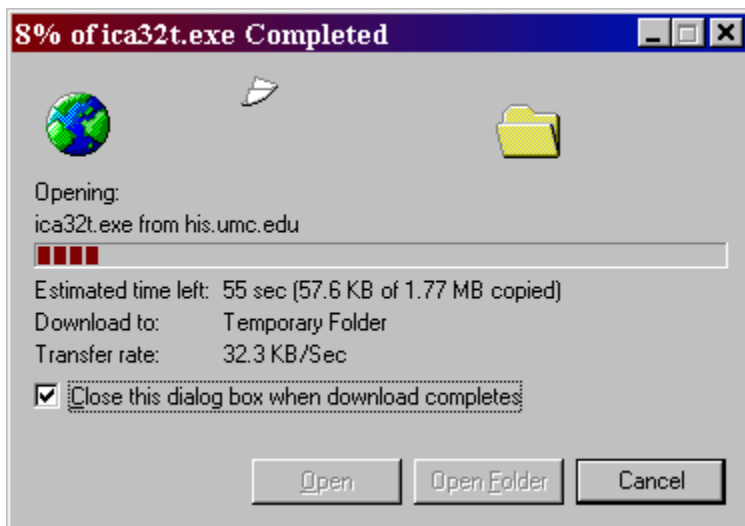

Wait while the files download....