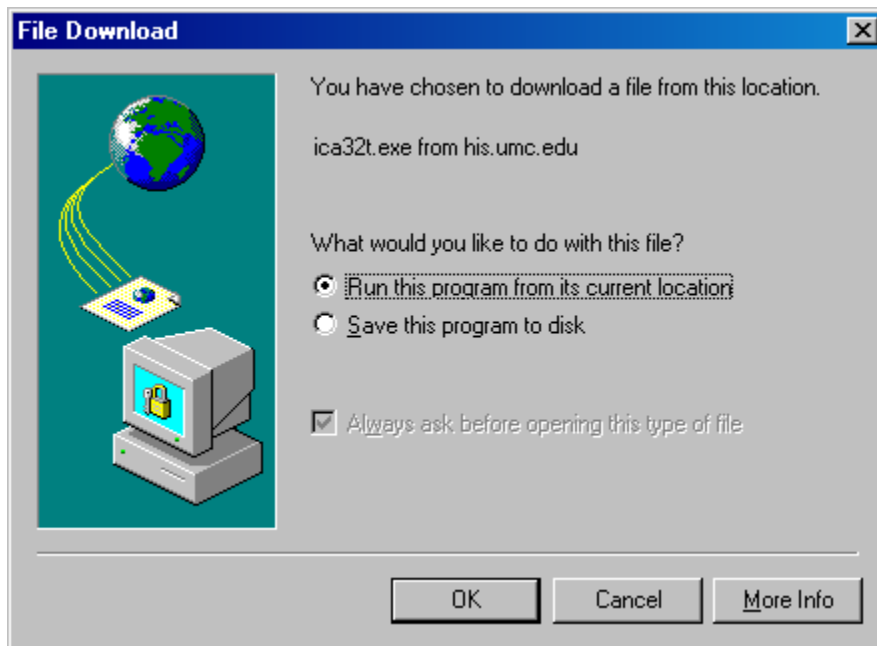

ICA Web Client

Click on the ICA Web Client icon.

Click **OK**

Click **Y**es

To 'Restart your browser, click on the **X** to close any MIE windows.

You may see the following message either during this install or immediately upon launching the ESA application ; click **OK**.